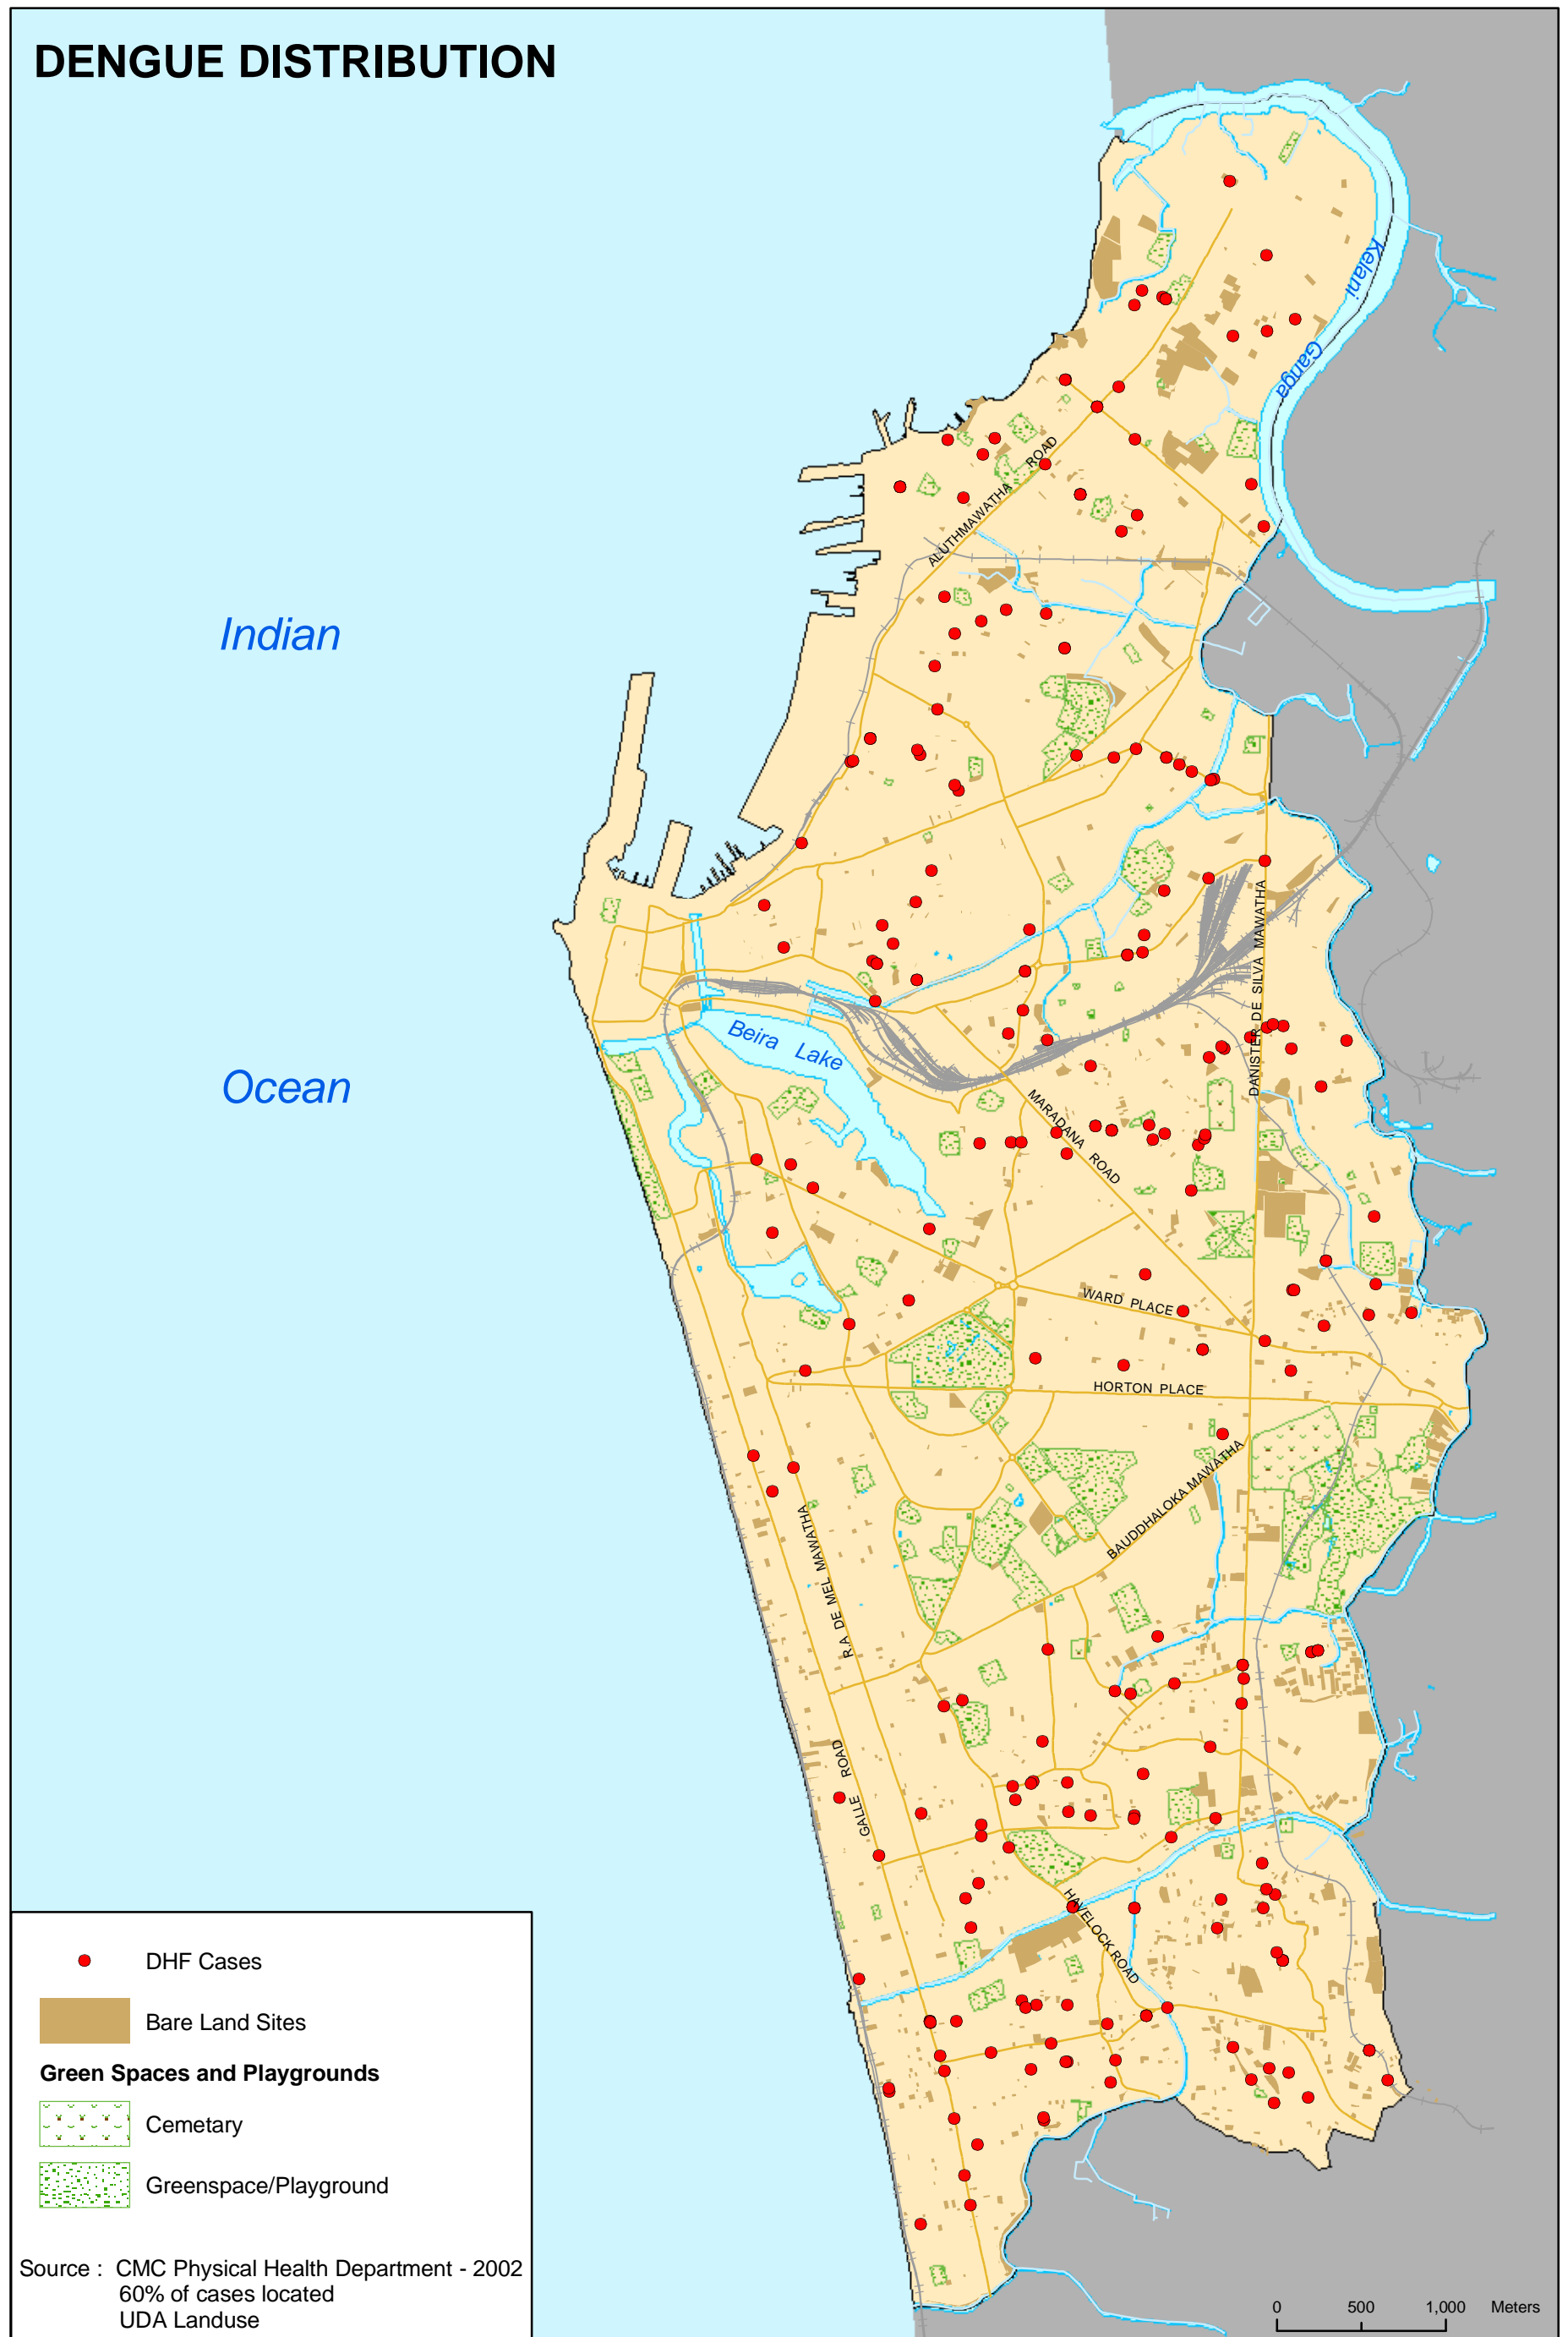

DENGUE DISTRIBUTION

Indian

Ocean

● DHF Cases

■ Bare Land Sites

Green Spaces and Playgrounds

■ Cemetary

■ Greenspace/Playground

Source : CMC Physical Health Department - 2002
60% of cases located
UDA Landuse

0 500 1,000 Meters