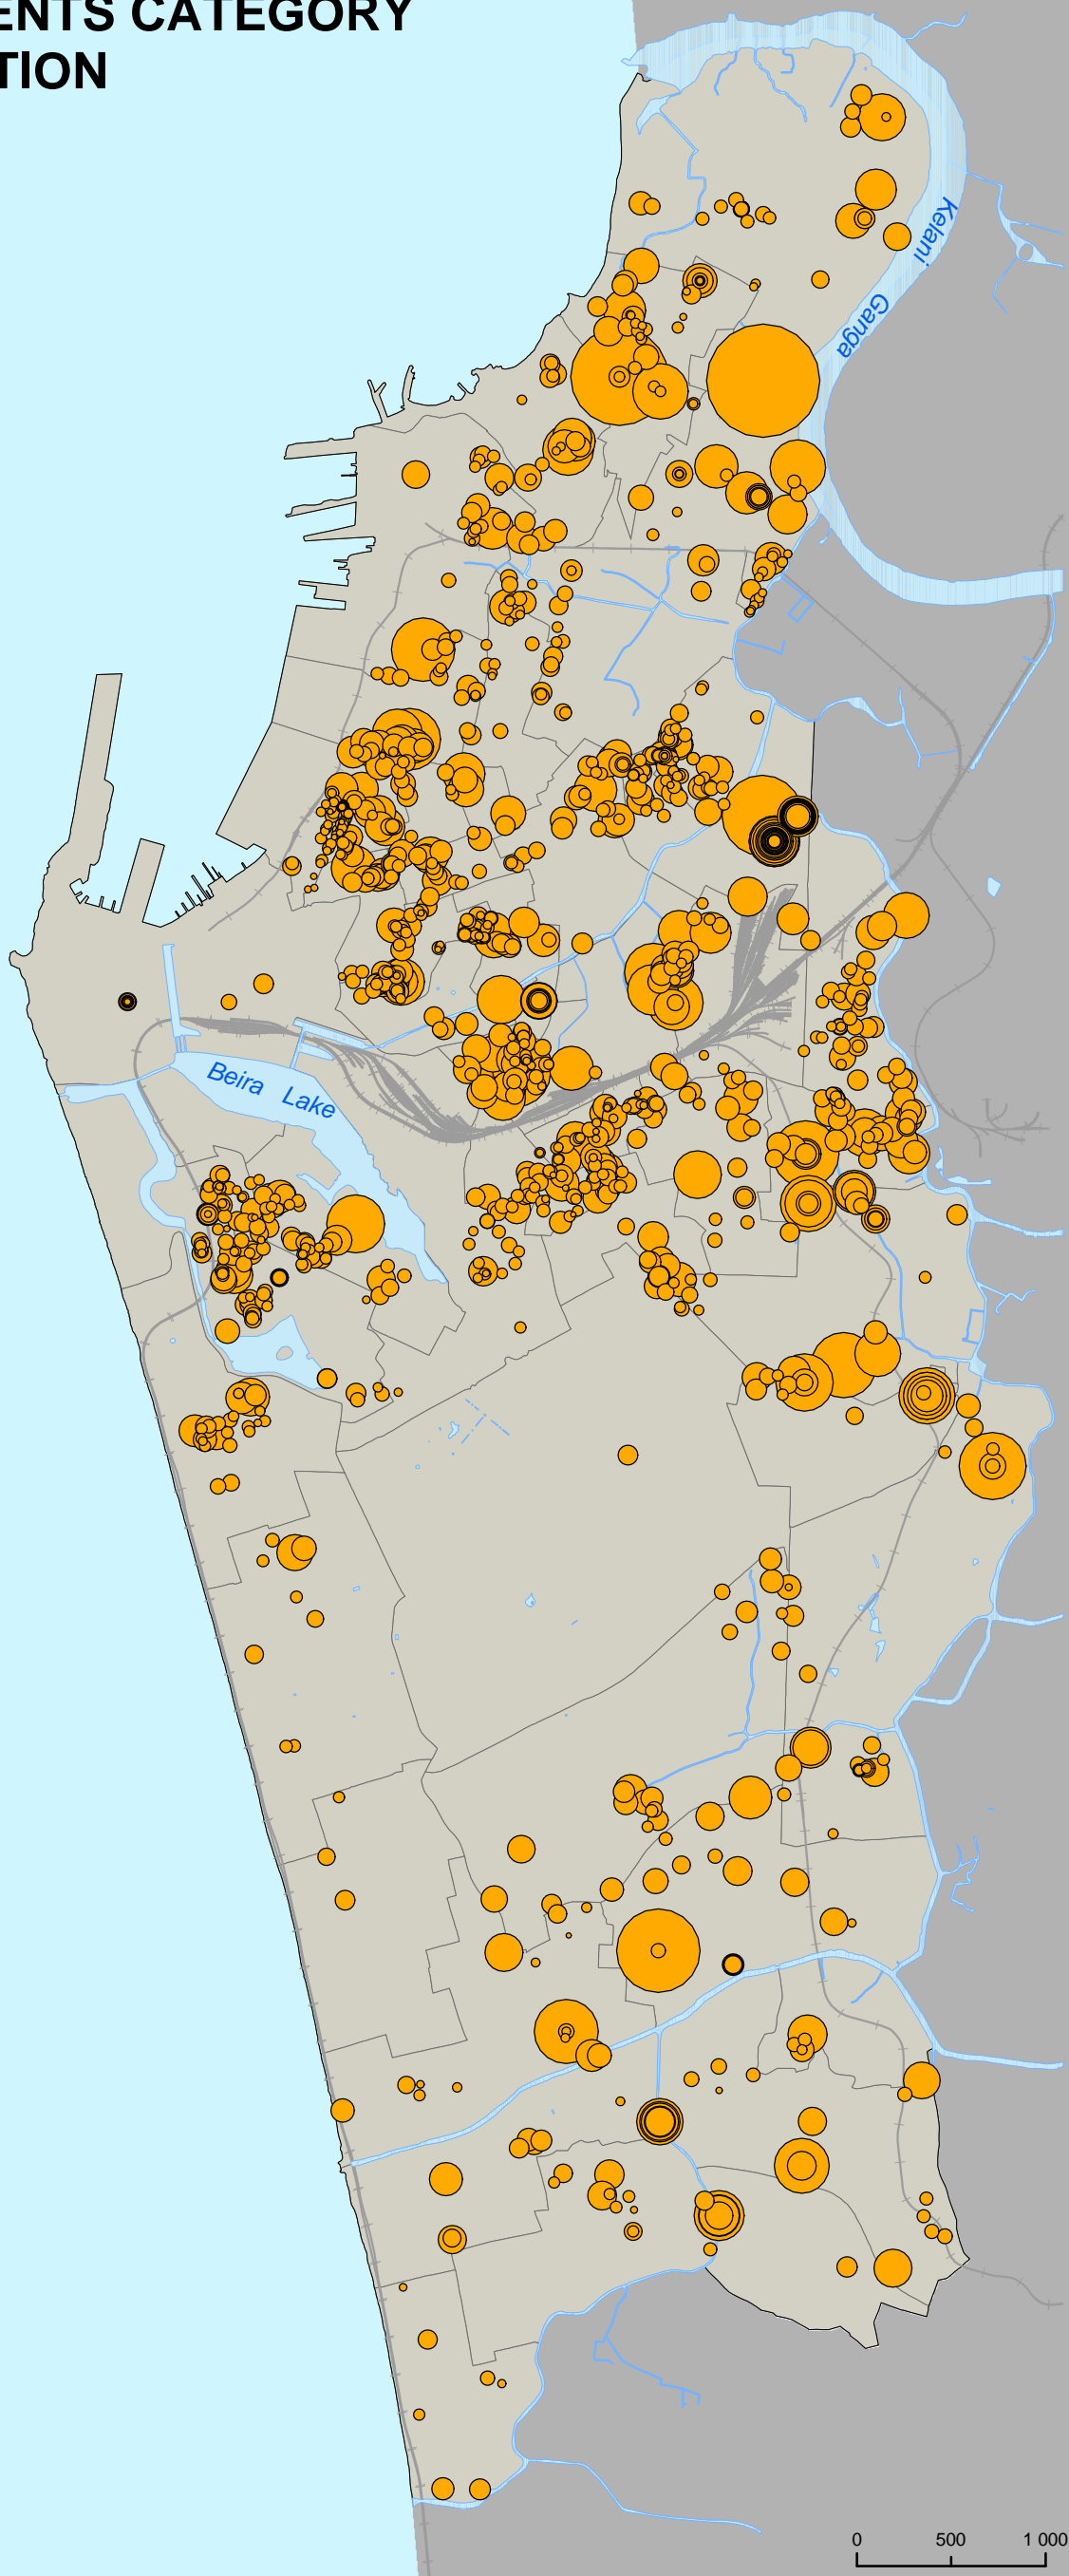

# UPGRADED SETTLEMENTS CATEGORY POPULATION

Indian

Ocean

## USS Population

Number of residents

Wards

Source :  
CMC Poverty Reduction Profile - 2000  
88% of settlements located

0 500 1 000 Meters