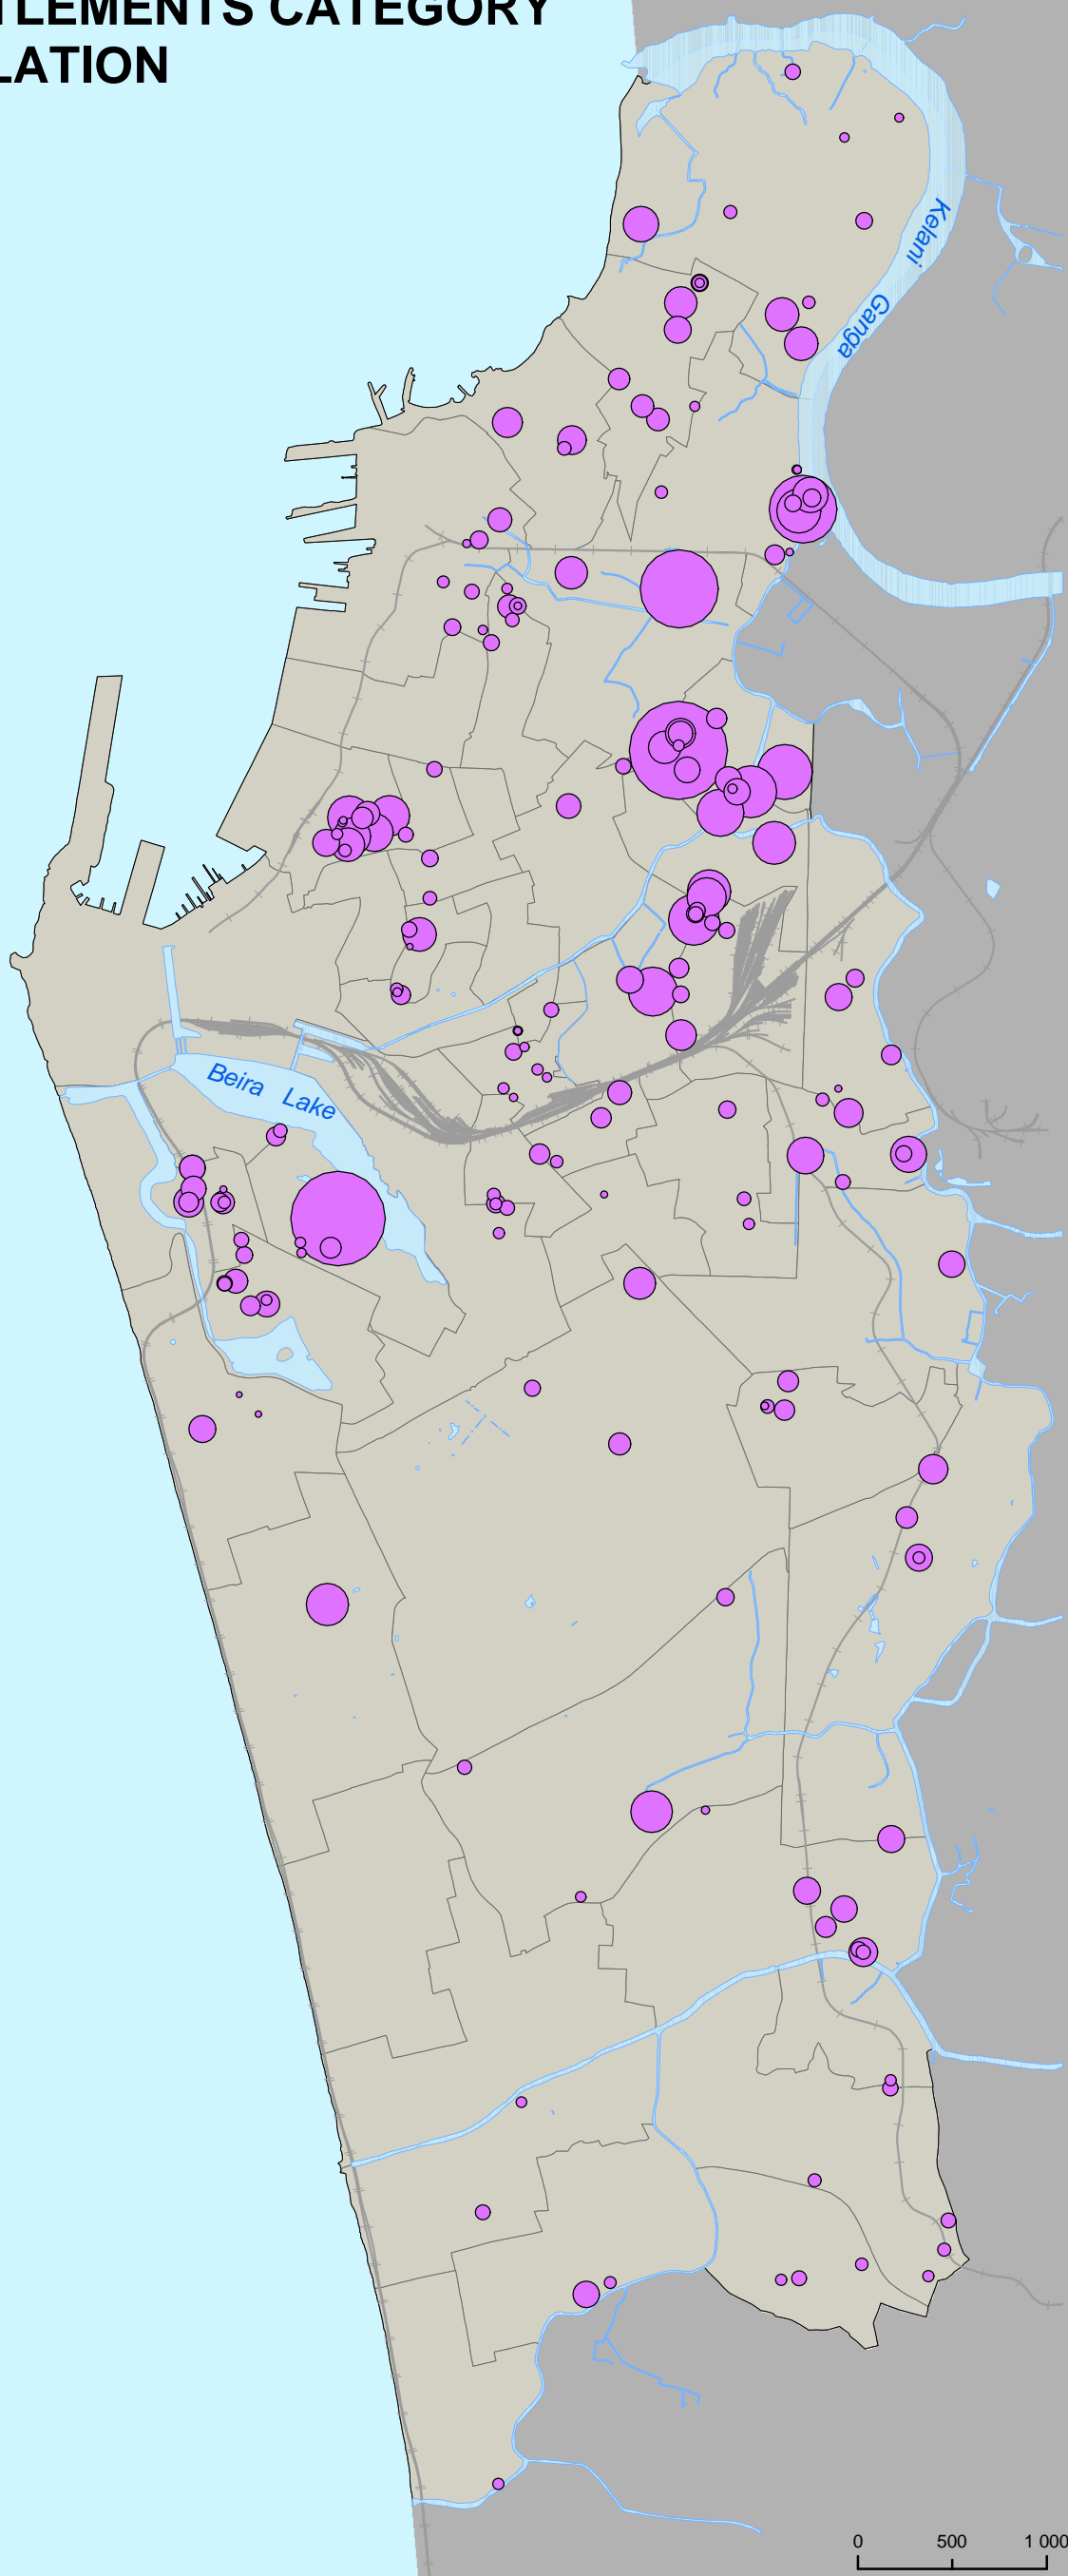

NON-UPGRADED SETTLEMENTS CATEGORY POPULATION

Indian

Ocean

USS Population

Number of residents

Wards

Source :
CMC Poverty Reduction Profile - 2000
88% of settlements located

0 500 1 000 Meters