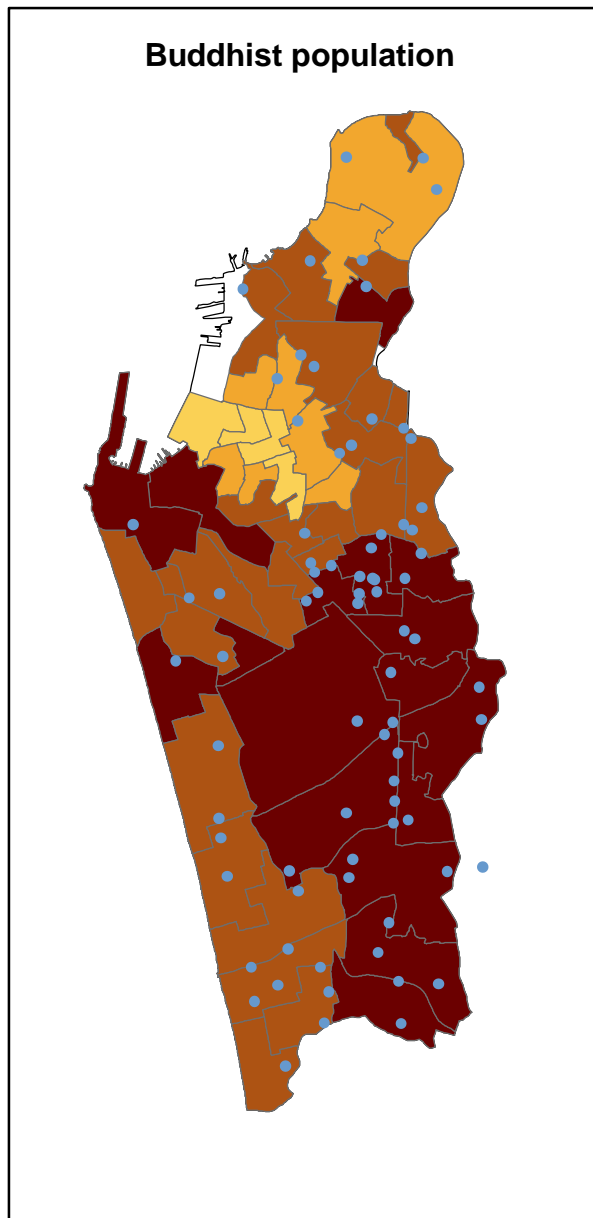

POPULATION DISTRIBUTION BY RELIGION IN 2001

Grama Niladhari Division Level

Part (%)

GN Division

religious building

Main (%)

Buddhist population : 35,8
 Islamic population : 29,2
 Hindu population : 21,9
 Roman Catholic population : 10,7
 Other religion population : 2,4

Source : Census 2001

0 2 500 5 000 Meters