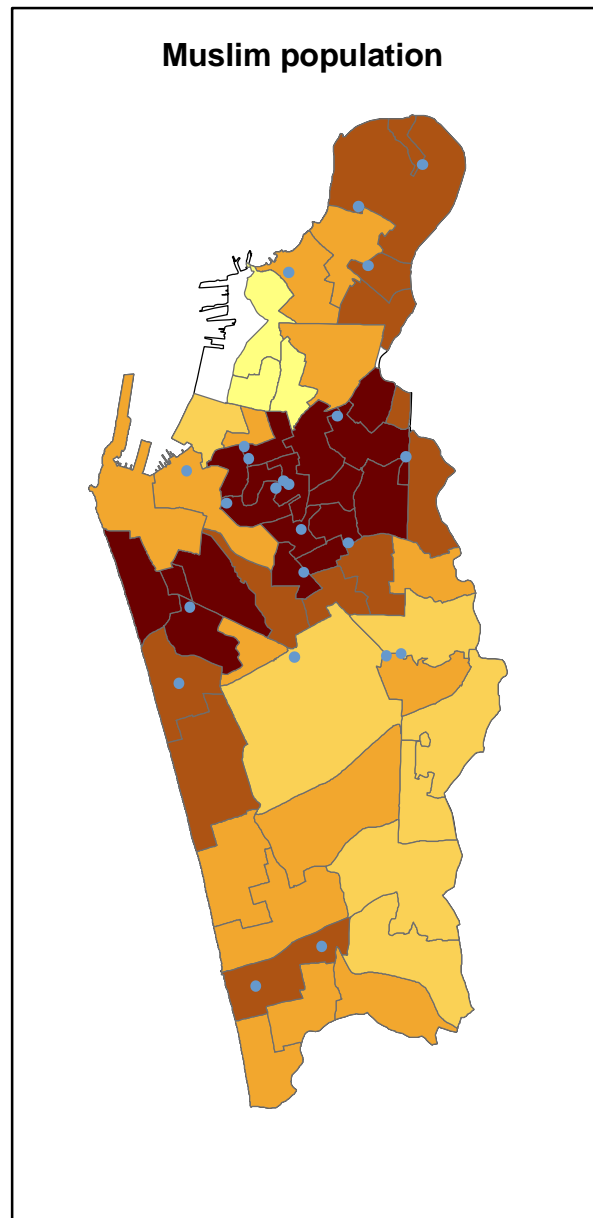

POPULATION DISTRIBUTION BY RELIGION IN 2001

Grama Niladhari Division Level

Part (%)

GN Division

religious building

Main (%)

Buddhist population : 35,8
 Islamic population : 29,2
 Hindu population : 21,9
 Roman Catholic population : 10,7
 Other religion population : 2,4

Source : Census 2001

0 2 500 5 000 Meters