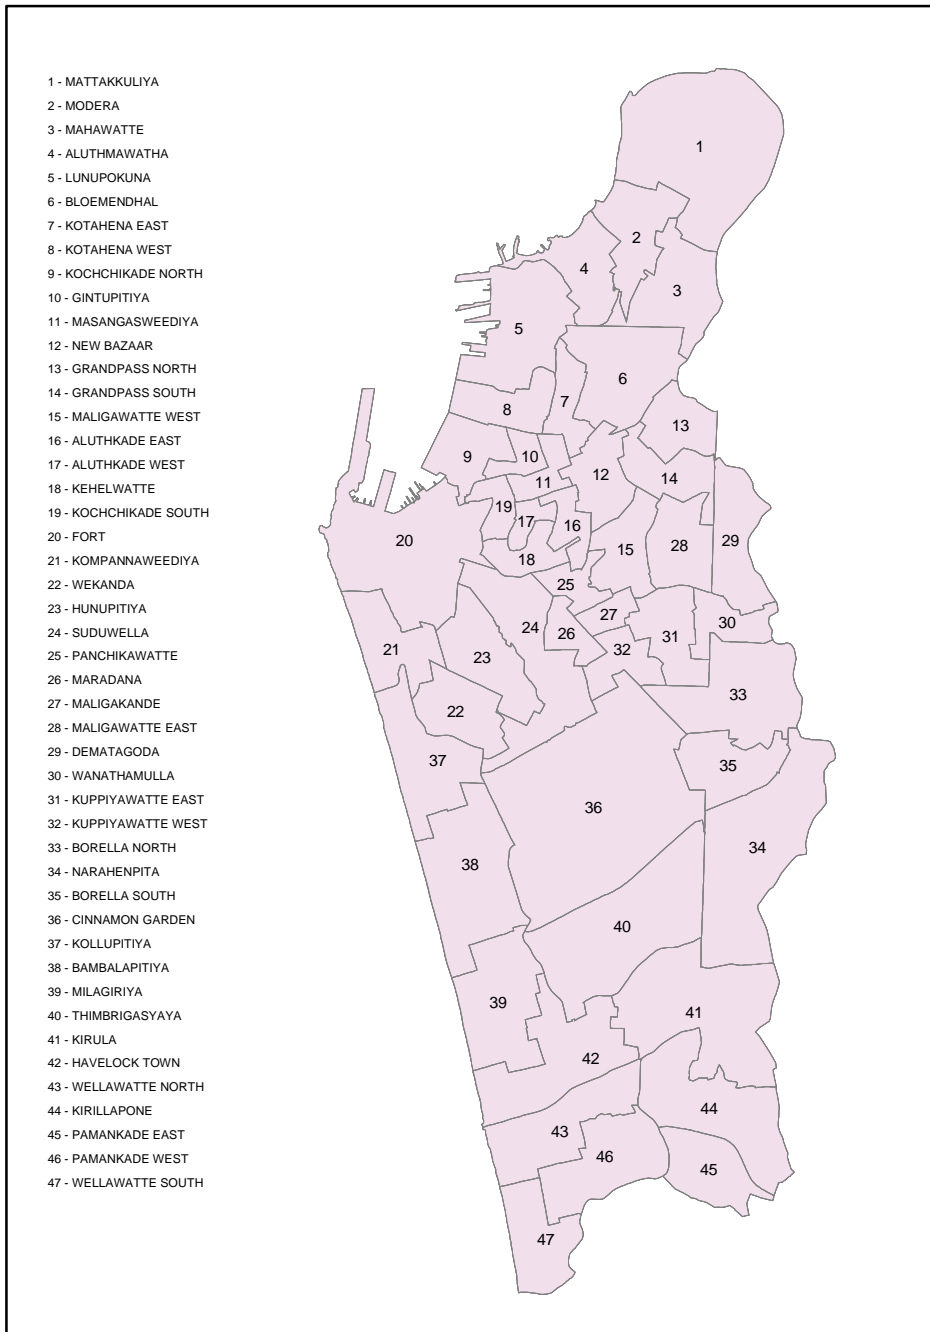

ADMINISTRATIVE BOUNDARIES

WARDS

DS DIVISION

ADMINISTRATIVE DISTRICT

GN DIVISION